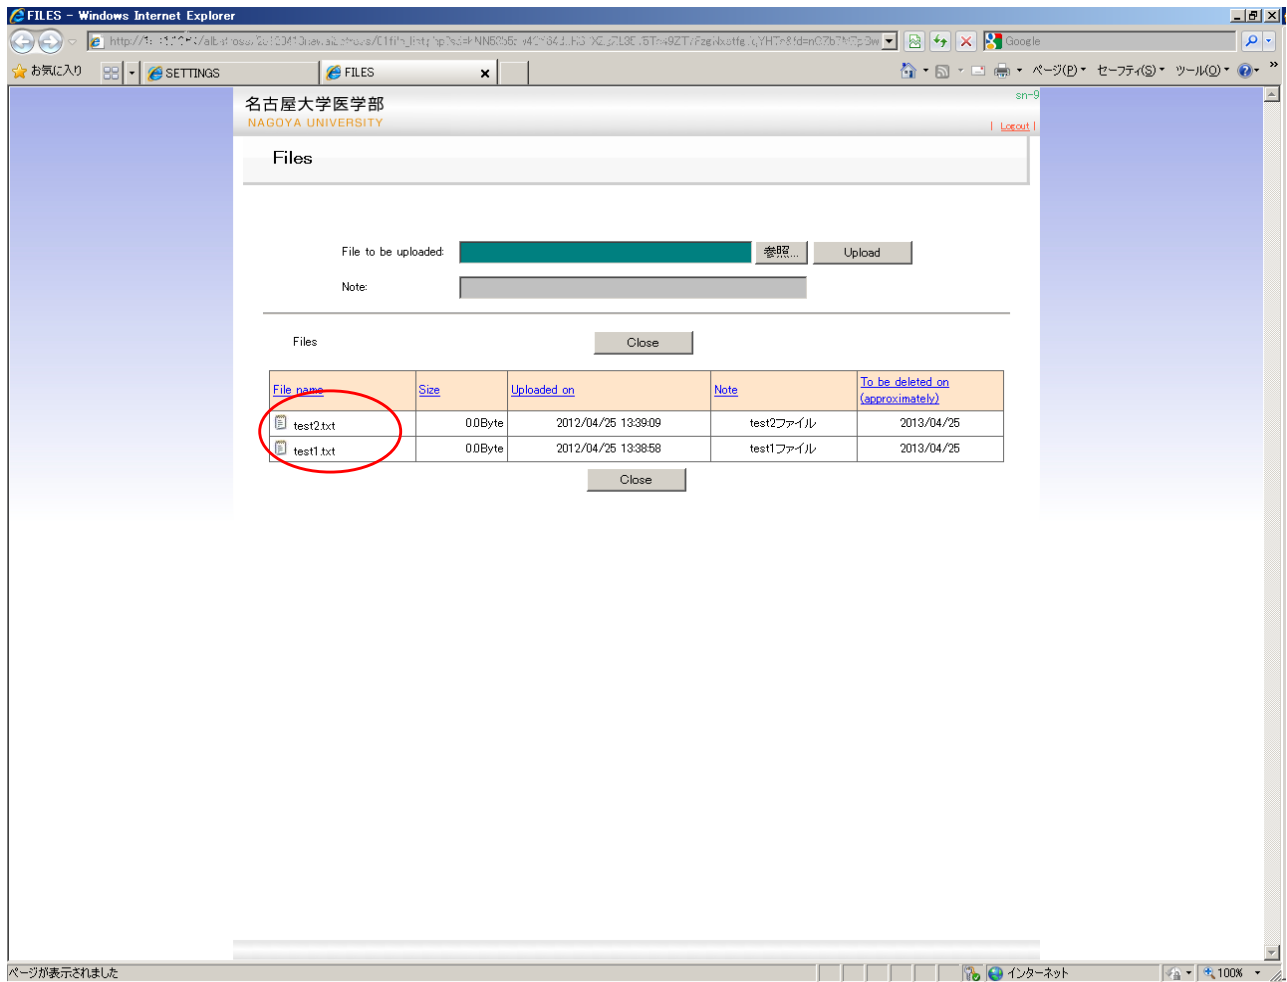

アップロードのみの画面になります。**(新機能)**
赤丸の部分のリンクがありませんので、ダウンロードができません。このフォルダにはアップロードしかできませんが、どんなファイルがいつアップされたか等の情報はわかります。